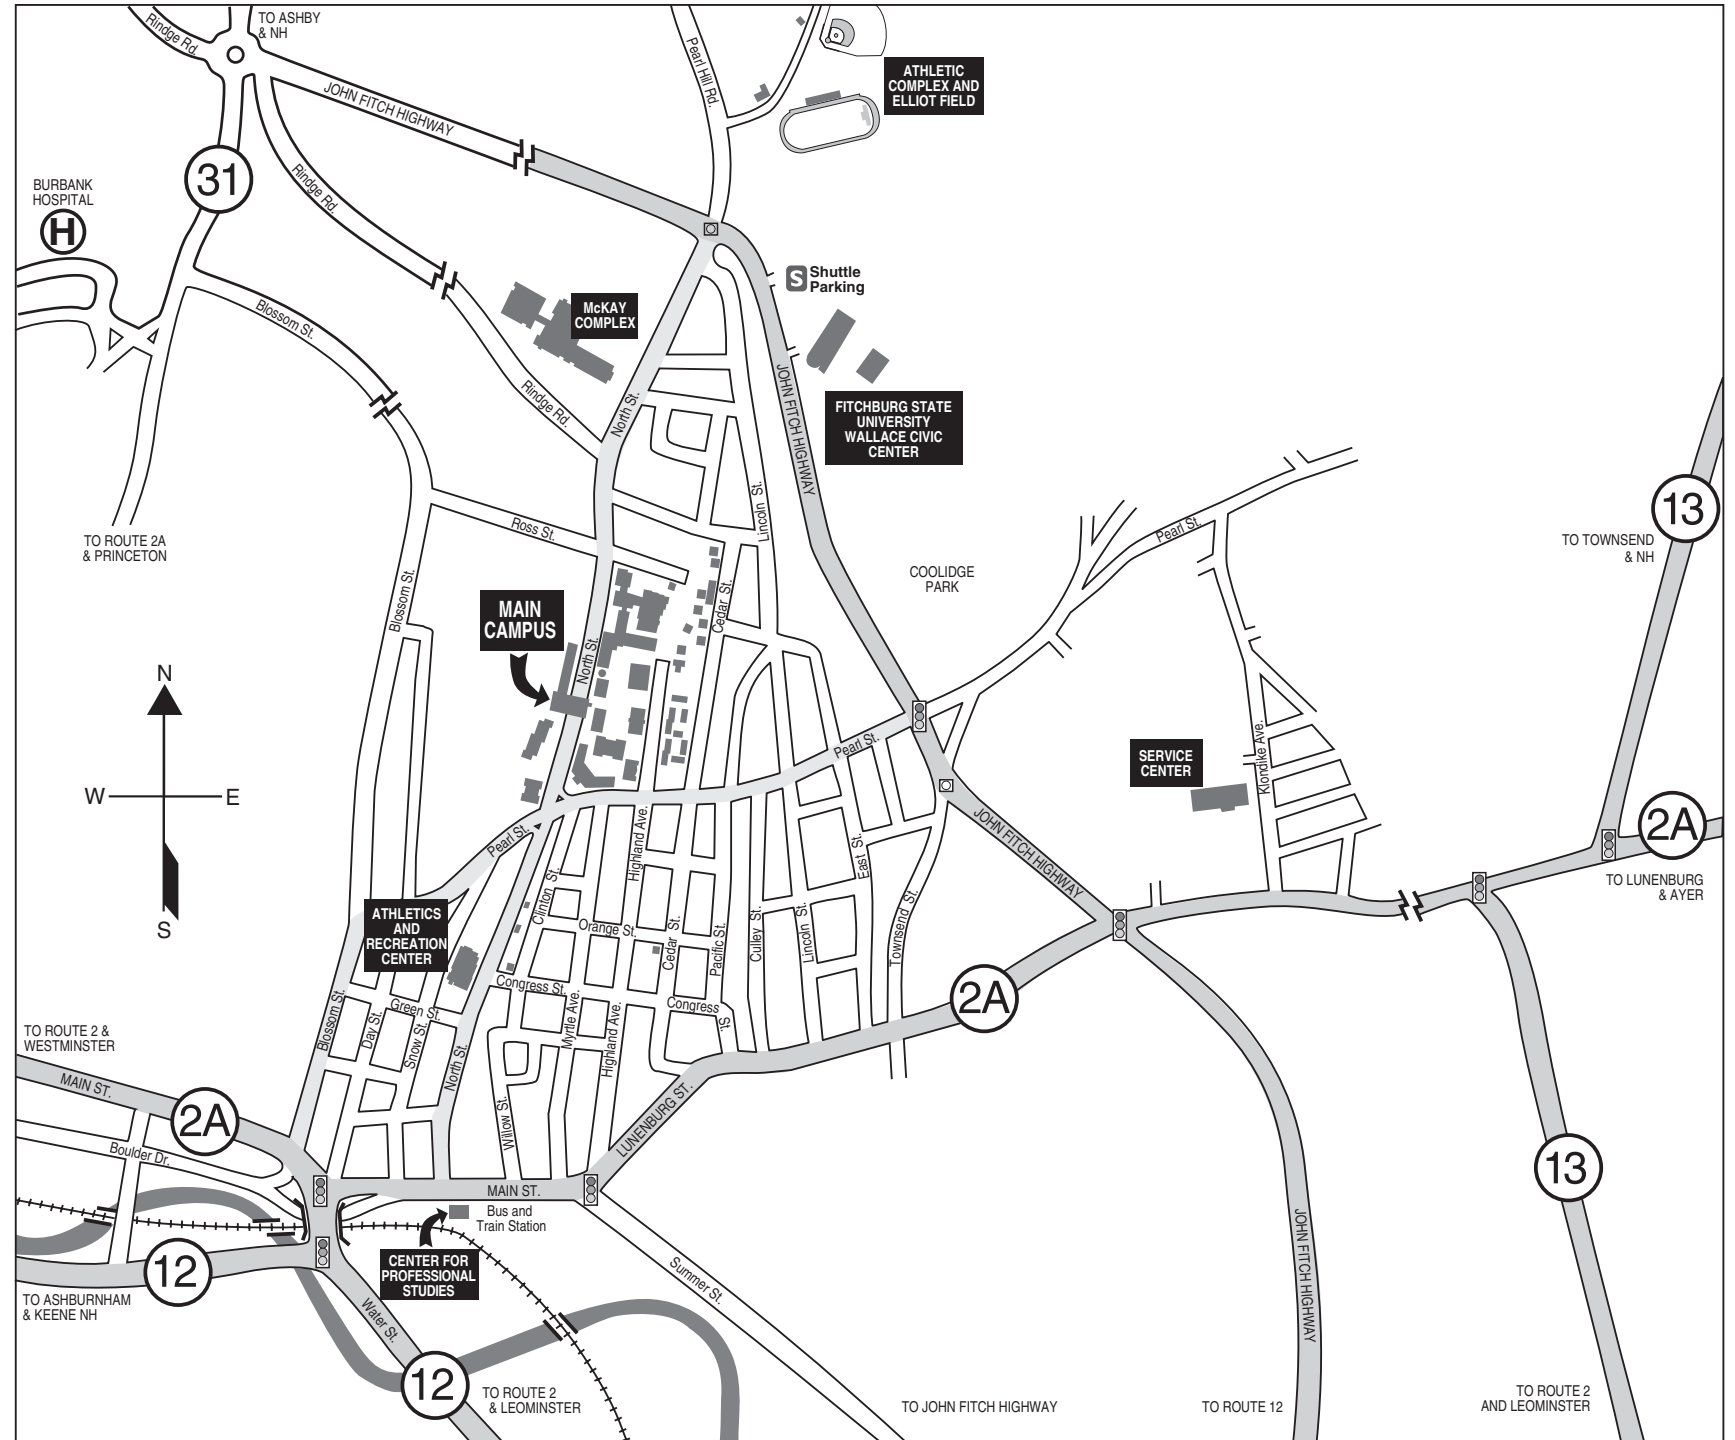

CONTACT INFORMATION

Important Phone Numbers

Admissions Office — (800) 705-9692
Admissions Fax — (978) 665-4540
Athletics — (978) 665-3314
Bookstore — (978) 665-4026
Continuing Education — (978) 665-3181
Disability Services — (978) 665-4020
Financial Aid — (978) 665-3156
Housing and Residential Services — (978) 665-3219
International Education Office — (978) 665-3089
IT Help Desk — (978) 665-4500 **OR** (866) 520-7131
OneCard Office — 978-665-3039
Parking Services — (978) 665-3219
Placement Test Center — (978) 665-3499
Registrar — (978) 665-4196
Student Accounts (Billing) — (978) 665-4126
Student Development — (978) 665-3163
TTY — Dial Relay Service 711

Email Addresses

Admissions — admissions@fitchburgstate.edu
Athletics — athletics@fitchburgstate.edu
Financial Aid — finaid@fitchburgstate.edu
Housing — housing@fitchburgstate.edu
OneCard — onecard@fitchburgstate.edu
Parking — parking@fitchburgstate.edu
Registrar — registrar@fitchburgstate.edu
Student Accounts — stuaccnts@fitchburgstate.edu

FITCHBURG STATE UNIVERSITY

160 Pearl Street ■ Fitchburg, MA 01420-2697