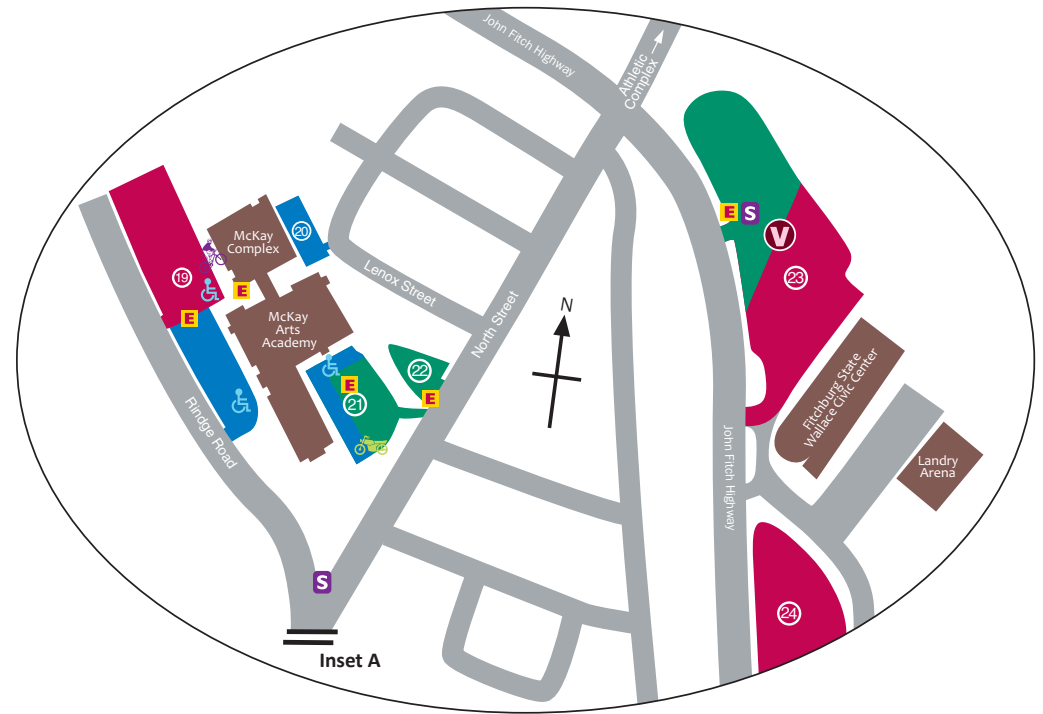

PARKING LOT MAP

- | | | |
|-----------------|-----------------------------|--|
| 1. Green 1 | 10. Conlon (rear) | 19. McKay (front) |
| 2. Green 2 | 11. Ross | 20. McKay C (rear) |
| 3. Congress | 12. Highland | 21. McKay (rear) |
| 4. North 4 | 13. Sanders RESERVED | 22. McKay (lower) |
| 5. North 2 | 14. Anthony RESERVED | 23. Fitchburg State Civic Center—Shuttle Parking |
| 6. North 1 | 15. Upper Cedar | 24. Lower Civic Center |
| 7. Herlihy | 16. Lower Cedar | Athletic Complex & Elliot Fields (Not Shown) |
| 8. Upper Weston | 17. Townhouse South | |
| 9. Lower Weston | 18. South Cedar | |

Continued see Inset A

SYMBOL GUIDE

- Staff & Faculty ONLY (blue hangtags)
- Commuter Student (red hangtags)
- Resident 24 Hour (green hangtags)
- V Visitor Parking
- ♿ Handicapped Parking
- 🚲 Bicycle Parking
- 🏍️ Motorcycle Parking
- S Shuttle Stops
- E Emergency Call Box