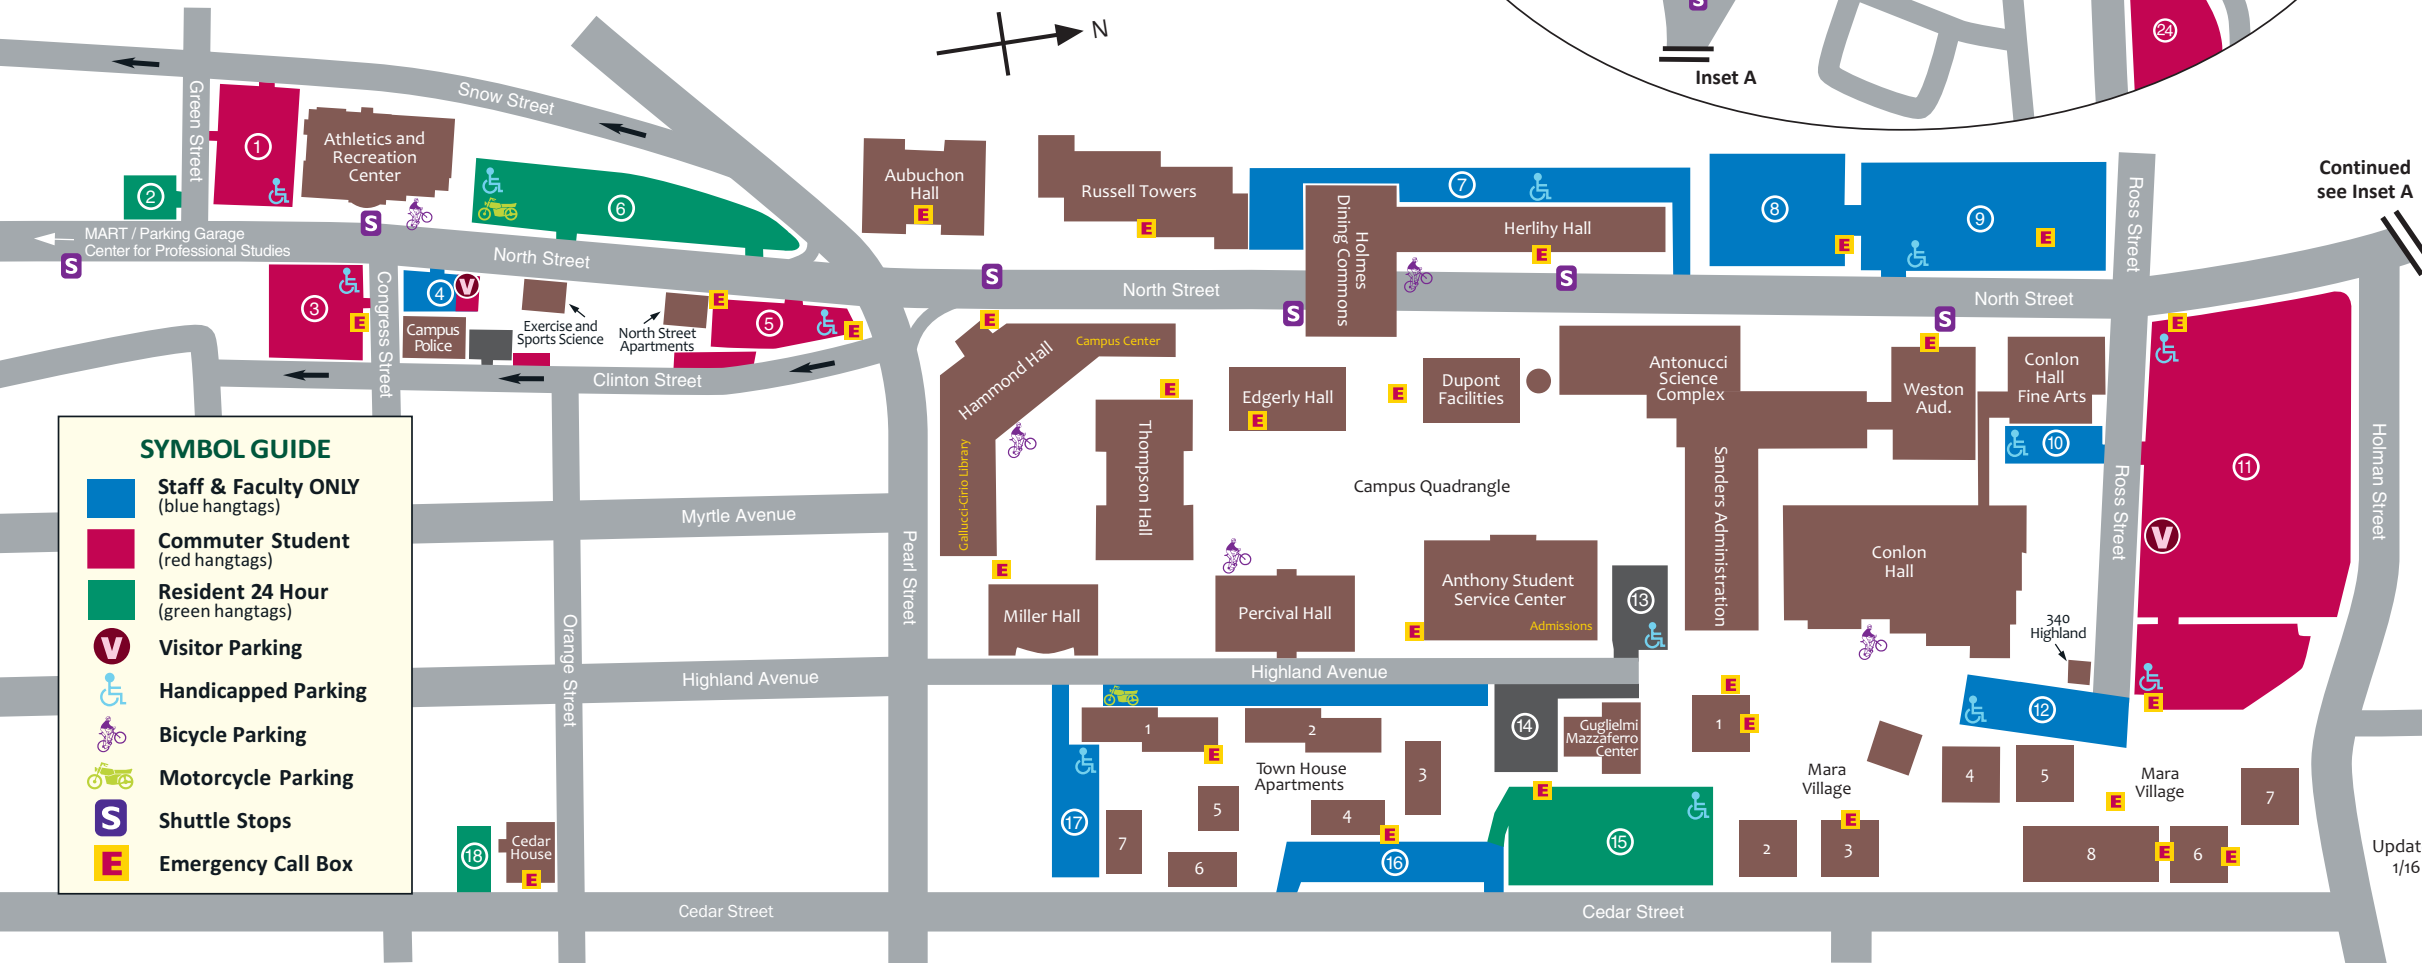

PARKING LOT MAP

- | | | |
|-----------------|-----------------------------|--|
| 1. Green 1 | 10. Conlon (rear) | 19. McKay (front) |
| 2. Green 2 | 11. Ross | 20. McKay C (rear) |
| 3. Congress | 12. Highland | 21. McKay (rear) |
| 4. North 4 | 13. Sanders RESERVED | 22. McKay (lower) |
| 5. North 2 | 14. Anthony RESERVED | 23. Fitchburg State Civic Center—Shuttle Parking |
| 6. North 1 | 15. Upper Cedar | 24. Lower Civic Center |
| 7. Herlihy | 16. Lower Cedar | Athletic Complex & Elliot Fields (Not Shown) |
| 8. Upper Weston | 17. Townhouse South | |
| 9. Lower Weston | 18. South Cedar | |

Continued see Inset A

SYMBOL GUIDE

- Staff & Faculty ONLY (blue hangtags)
- Commuter Student (red hangtags)
- Resident 24 Hour (green hangtags)
- V Visitor Parking
- ♿ Handicapped Parking
- 🚲 Bicycle Parking
- 🏍️ Motorcycle Parking
- S Shuttle Stops
- E Emergency Call Box