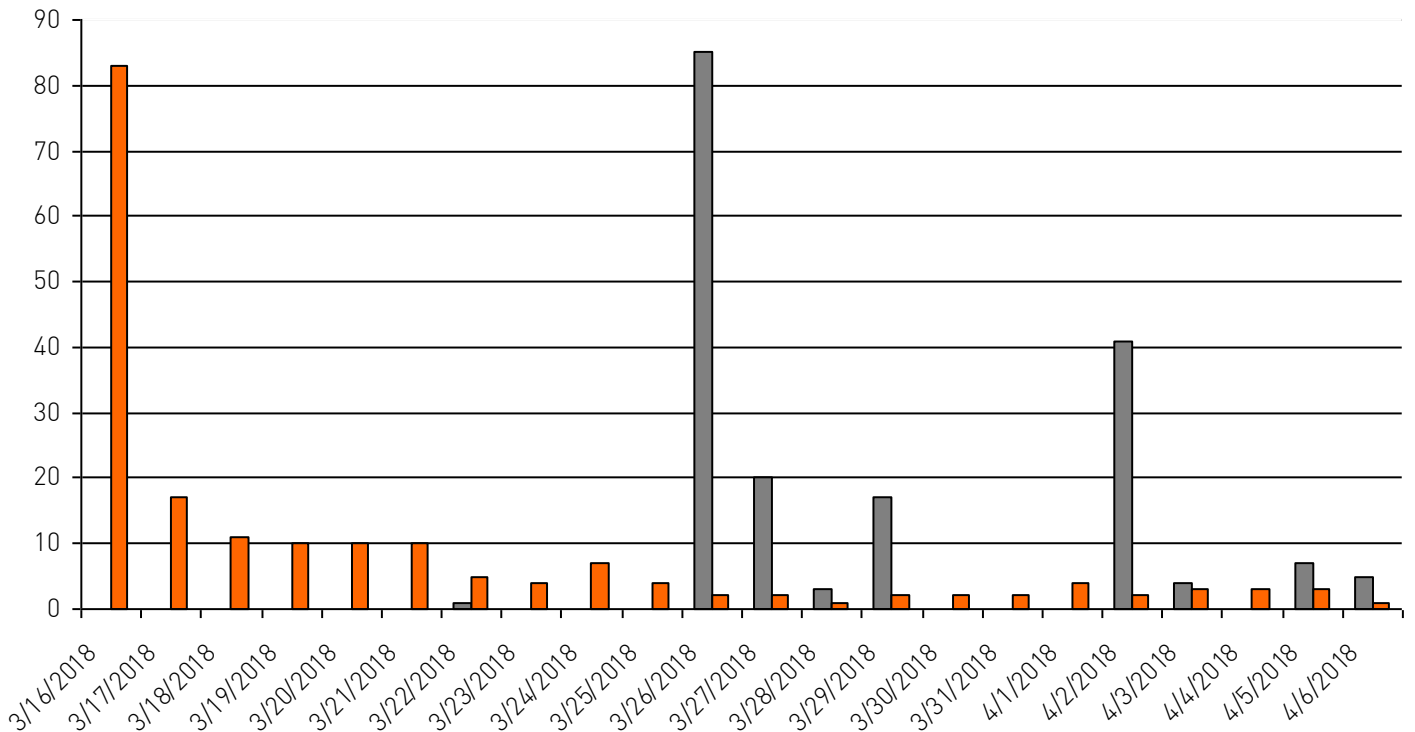

Date	Mail	Web	Total	% of Eligible	Running Sum
3/16/2018	0	83	83	3.12%	83
3/17/2018	0	17	17	0.64%	100
3/18/2018	0	11	11	0.41%	111
3/19/2018	0	10	10	0.38%	121
3/20/2018	0	10	10	0.38%	131
3/21/2018	0	10	10	0.38%	141
3/22/2018	1	5	6	0.23%	147
3/23/2018	0	4	4	0.15%	151
3/24/2018	0	7	7	0.26%	158
3/25/2018	0	4	4	0.15%	162
3/26/2018	85	2	87	3.27%	249
3/27/2018	20	2	22	0.83%	271
3/28/2018	3	1	4	0.15%	275
3/29/2018	17	2	19	0.71%	294
3/30/2018	0	2	2	0.08%	296
3/31/2018	0	2	2	0.08%	298
4/1/2018	0	4	4	0.15%	302
4/2/2018	41	2	43	1.61%	345
4/3/2018	4	3	7	0.26%	352
4/4/2018	0	3	3	0.11%	355
4/5/2018	7	3	10	0.38%	365
4/6/2018	5	1	6	0.23%	371

Note: Mail counts are prior to validation.

MASSACHUSETTS STATE COLLEGE ASSOCIATION

2018 OFFICER ELECTION

Scheduled open and close dates: 3/16/2018 8:00:00 AM - 4/6/2018 4:00:00 PM Central Time USA

Remember: Email reminders are a tried-and-true way of boosting participation in web elections.

Date	Mail	Web	Total	% of Eligible	Running Sum
Totals:	183	188	371	13.93%	371

Percent of Eligible:

2,663 6.87% 7.06% 13.93%

■ Mail ■ Web

Note: Mail counts are prior to validation.